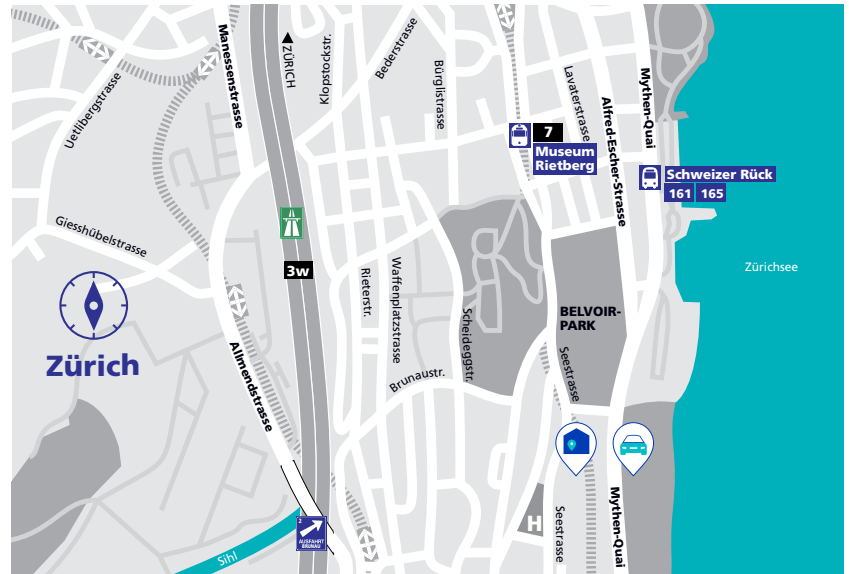

# How to find us

Please note that there are no parking spaces available at Hotelfachschule. We recommend to use the parking at Sukkulenten-Sammlung.

## The Swiss Equity and Real Estate Conference

Hotelfachschule Zürich  
Seestrasse 141, 8002 Zürich

Sukkulenten-Sammlung  
Mythenquai 88, 8002 Zürich